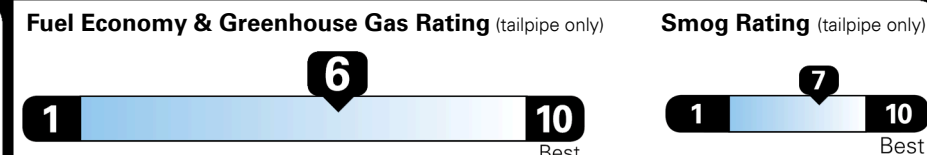

EPA DOT Fuel Economy and Environment

Gasoline Vehicle

Fuel Economy

28 MPG
combined city/hwy

25 MPG
city

32 MPG
highway

3.6 gallons per 100 miles

Small SUVs range from 14 to 118 MPG. The best vehicle rates 140 MPGe.

You save $0
in fuel costs over 5 years compared to the average new vehicle.

Annual fuel cost **$1,950**